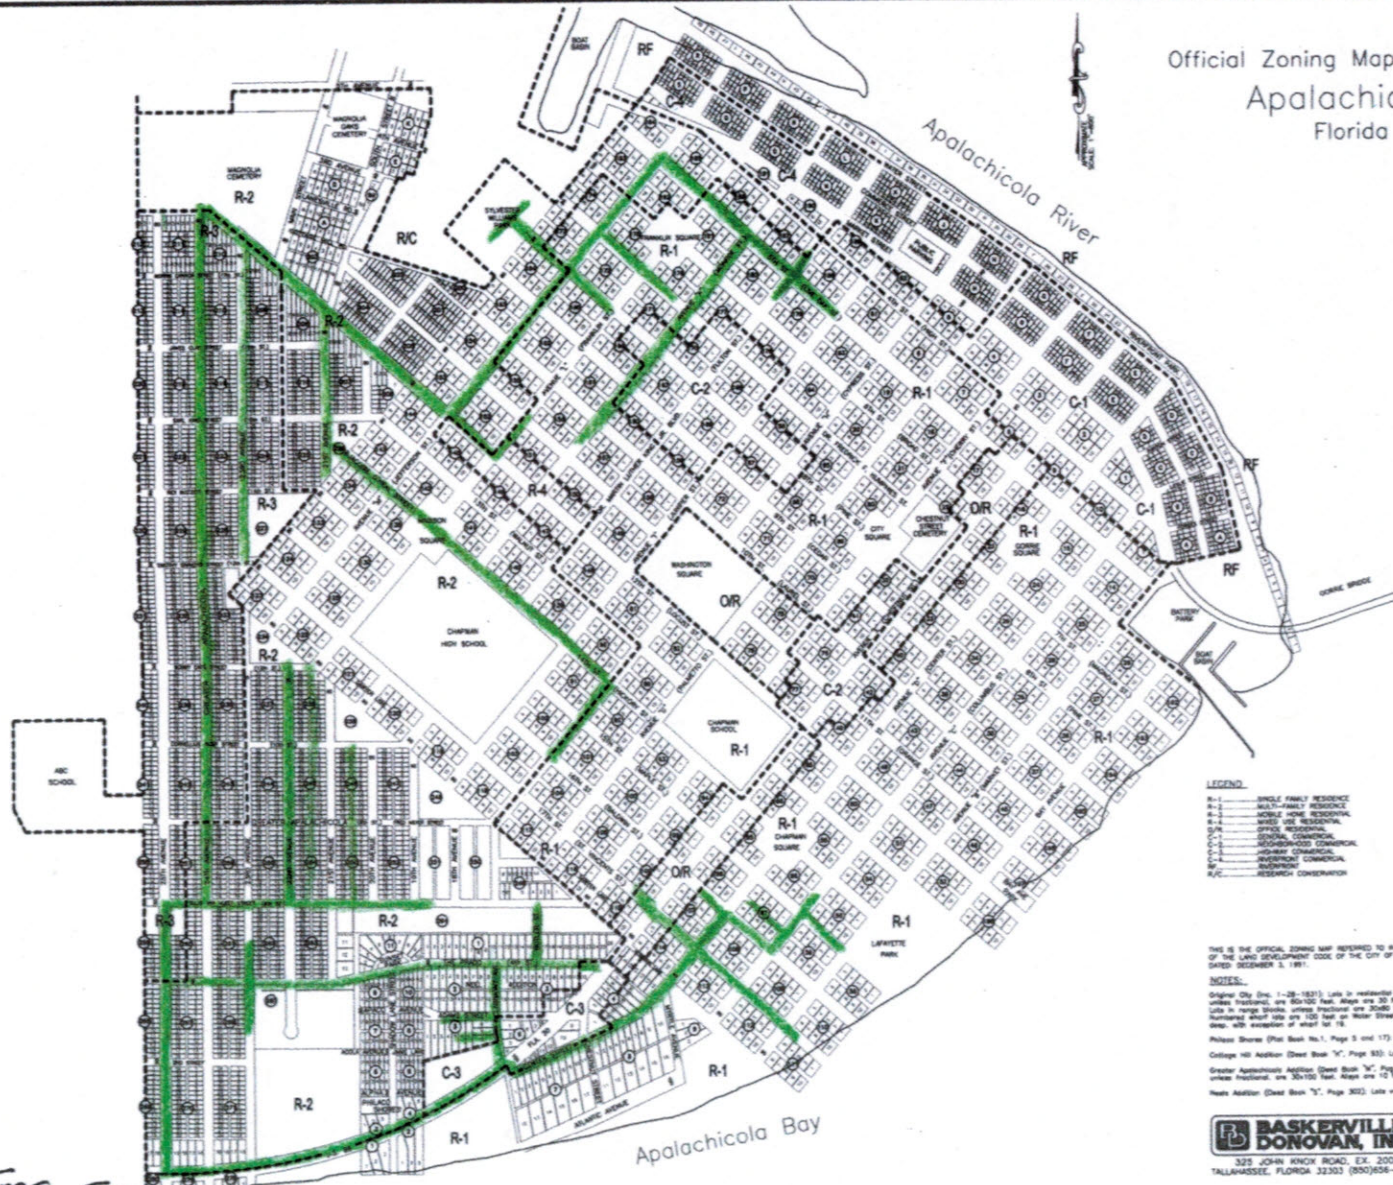

Official Zoning Map of the City of
Apalachicola
Florida

BURFORD'S TREE, Inc.
TRIMMING LINES FOR
DUKE ENERGY